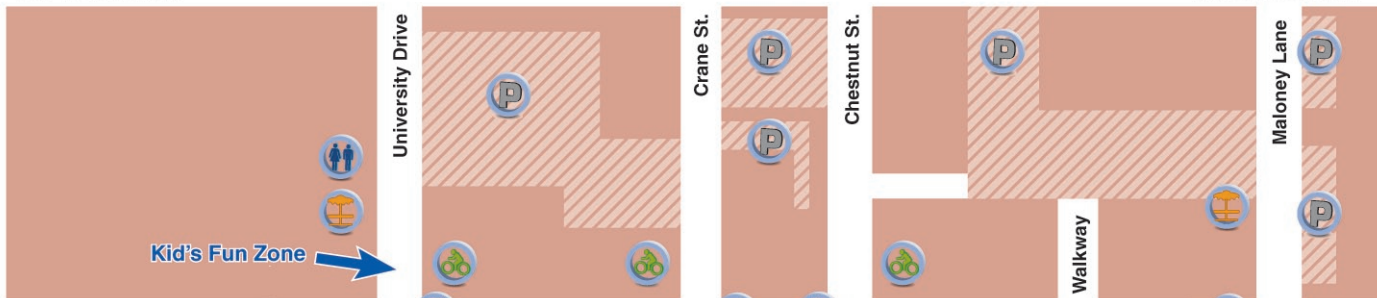

Oak Grove Avenue

Oak Grove Avenue

↑ TO ATHERTON

Santa Cruz Avenue

← TO 280

El Camino Real

TO PALO ALTO ↓

Menlo Avenue

Menlo Avenue

Food

Seating Area

Beverages

Music

Parking

Bike Parking

Restrooms