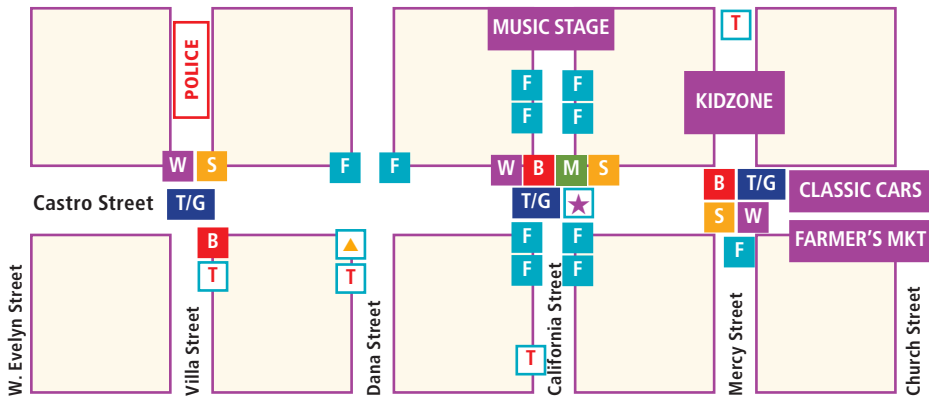

# Festival Map

★ INFO/ARTIST INFO  
VOLUNTEER CHECK IN

▲ FIRST AID  
LOST & FOUND

T TOILET

F FOOD

W WINE

B BEER

M MARGARITAS

S SODA

T/G TOKEN/GLASS

★ INFORMATION