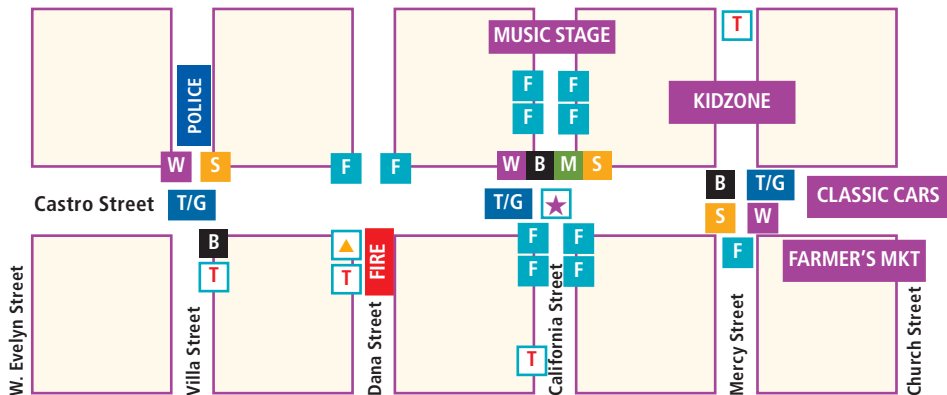

# Festival Map

INFO/ARTIST INFO  
VOLUNTEER CHECK IN

FIRST AID  
LOST & FOUND

TOILET

FOOD

WINE

BEER

MARGARITAS  
& MOJITOS

SODA &  
WATER

TOKEN/GLASS

INFORMATION