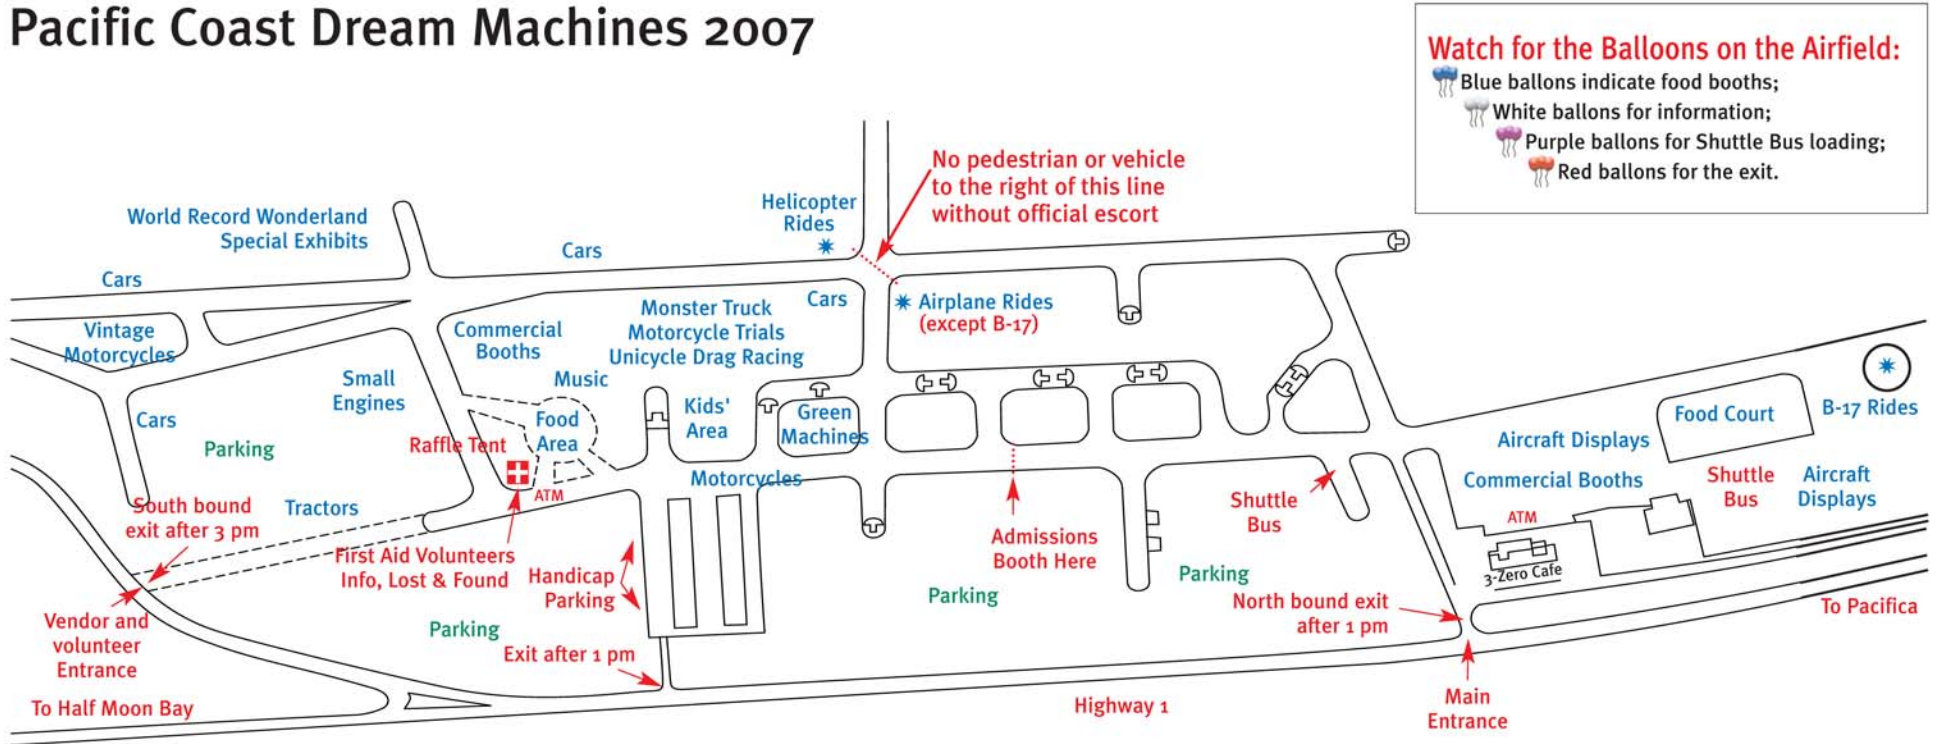

Pacific Coast Dream Machines 2007

Watch for the Balloons on the Airfield:
 Blue balloons indicate food booths;
 White balloons for information;
 Purple balloons for Shuttle Bus loading;
 Red balloons for the exit.