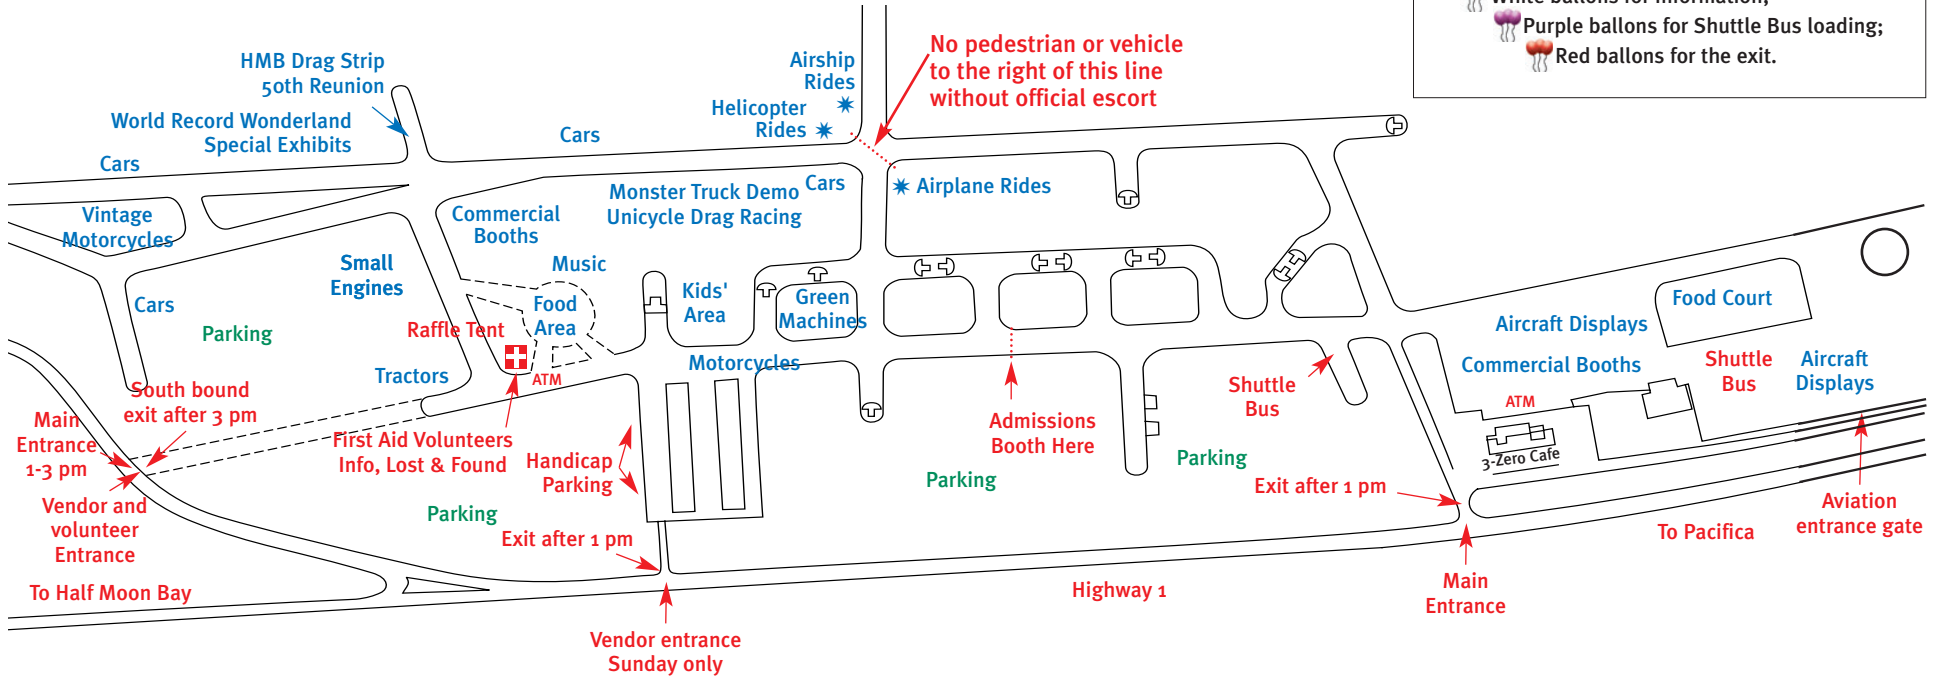

Pacific Coast Dream Machines 2009

Watch for the Balloons on the Airfield:

-  Blue balloons indicate food booths;
-  White balloons for information;
-  Purple balloons for Shuttle Bus loading;
-  Red balloons for the exit.